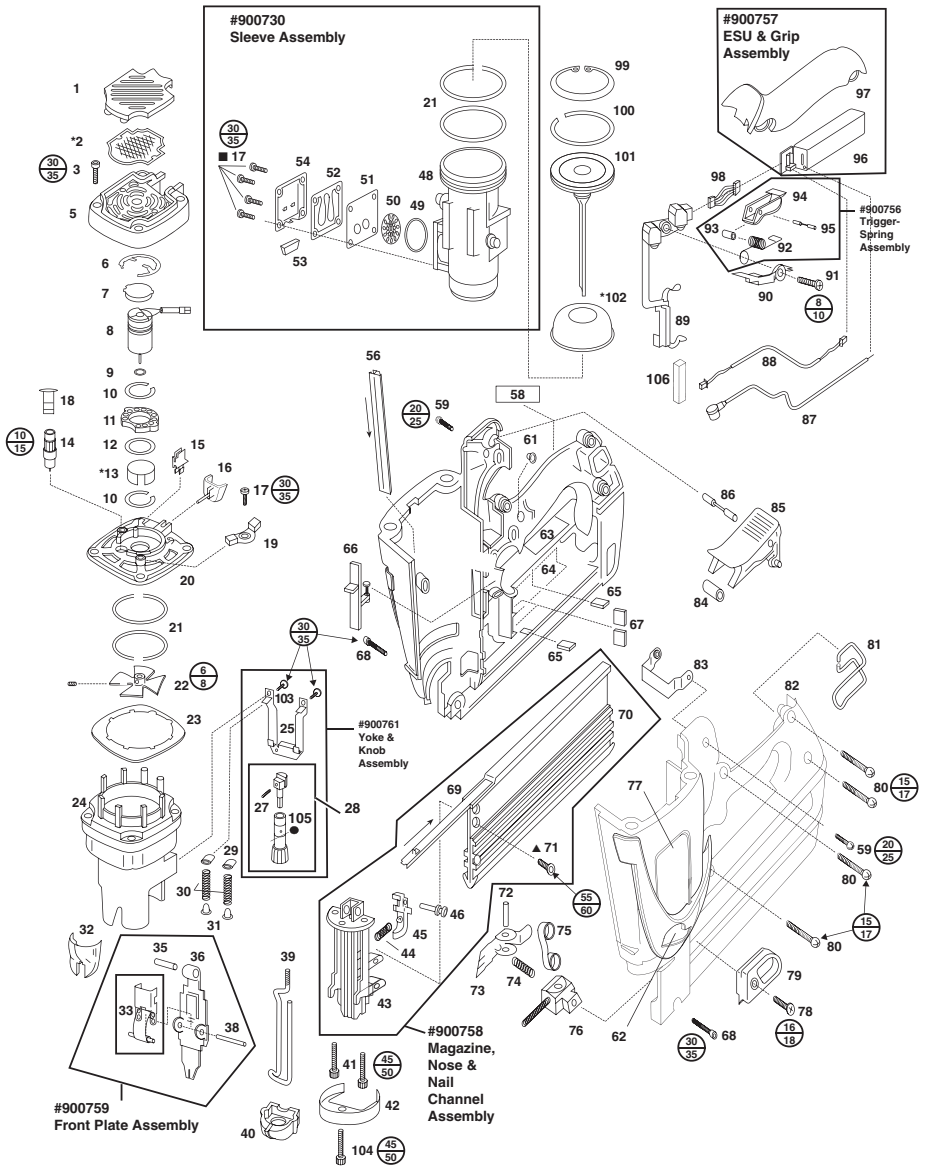

* Denotes Normal Wear Items

■ Apply Loctite RC-620 (Green) Part No. 401491

▲ Apply Loctite 277

→ Denotes Change

TORQUE VALUES	
MIN	IN.LBS
MAX	

ACCESSORIES

Car Adapter

Enables you to re-charge your battery with your vehicle's electrical system.