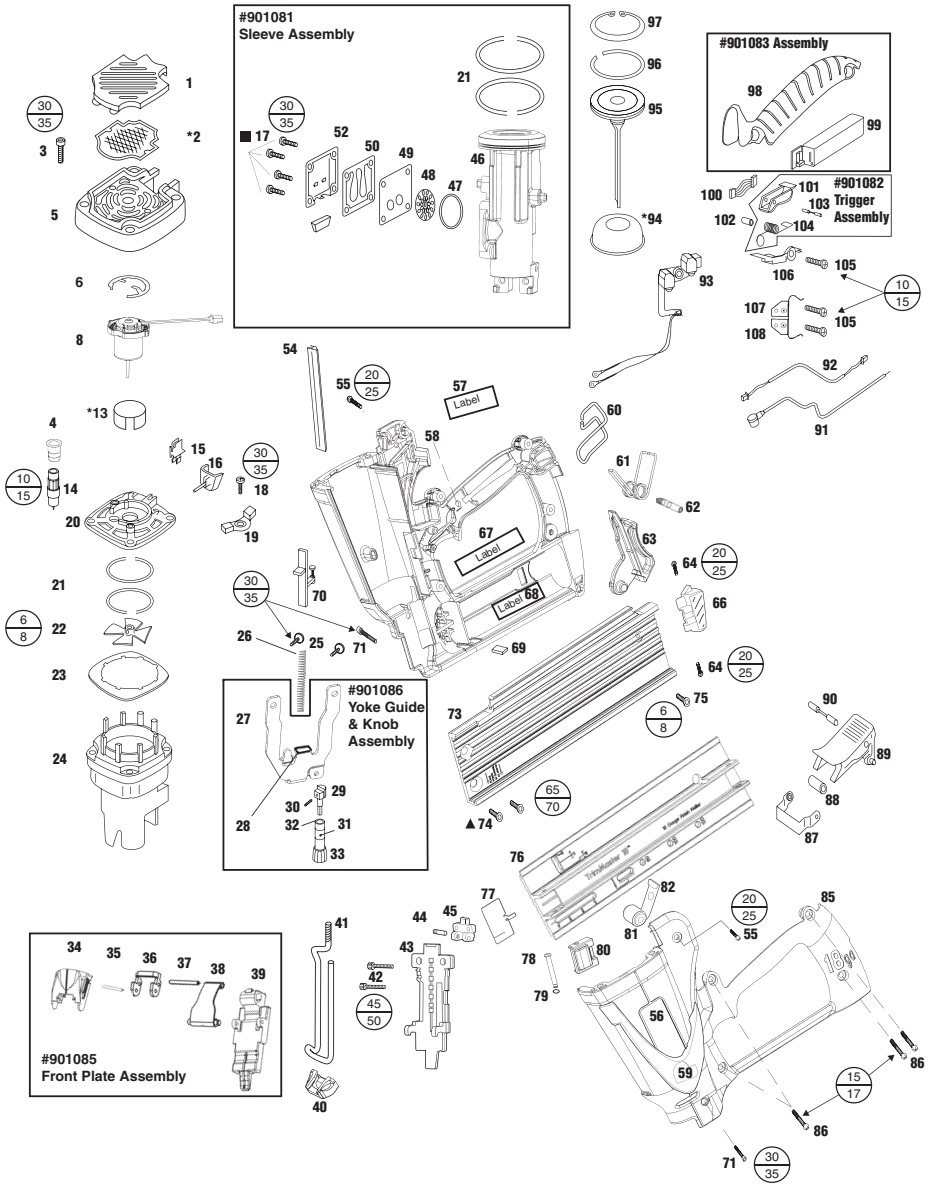

■ Apply Loctite RC-620 (Green) Part No.401491

▲ Apply Loctite 277

* Denotes Normal Wear Items

→ Denotes Change

TORQUE VALUES	
MIN	IN.LBS
MAX	

⚠ WARNING
 All parts must be periodically inspected and replaced if worn or broken. Failure to do this can affect the tool's operation and present a safety hazard.