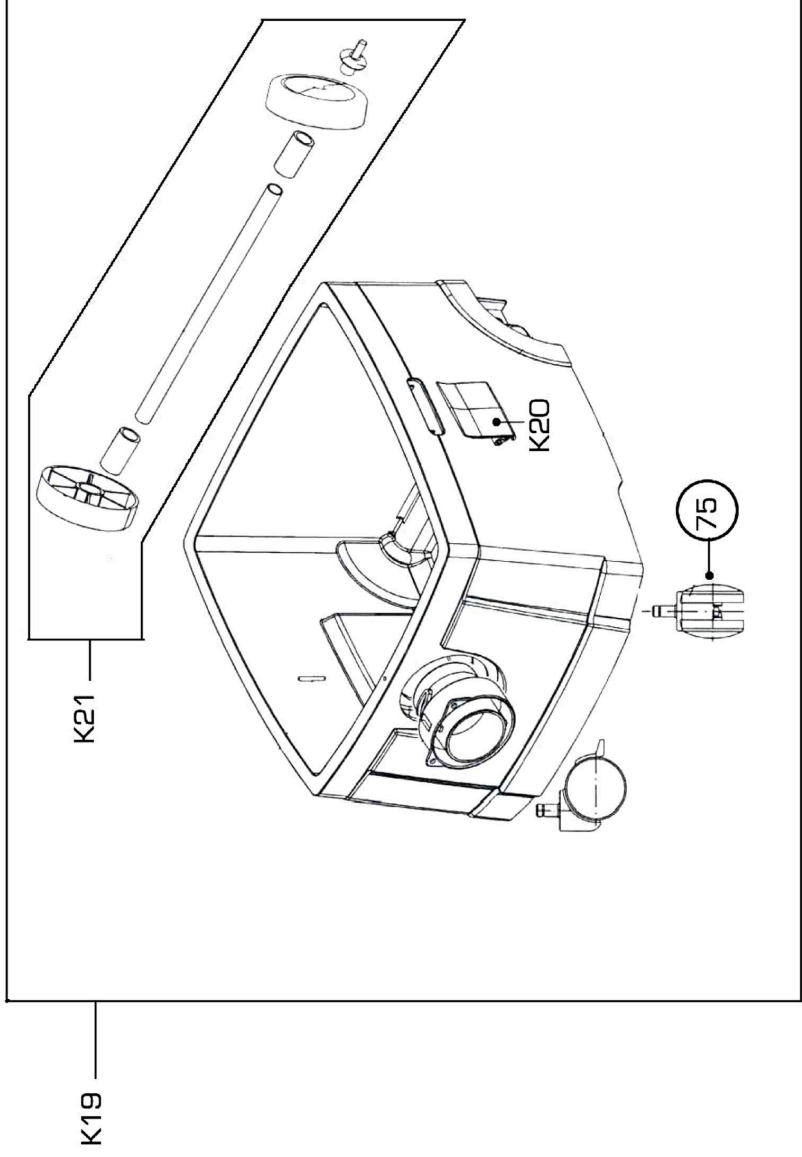

# SPIT AC1625

## Pièces détachées / Spare part list AC1625

Repère	Code	Désignation	Description	Stock	Lead time	Mini order
K01	644042	Kit carter	Housing set	Yes		
K02	644043	Kit carter moteur	Housing motor set	Yes		
K03	644044	Kit fermeture	Locking set	Yes		
K04	610131	Kit electrodes	Electrodes set	No	3 weeks	
K05	644046	Kit contact moteur	Contact motor set	No	3 weeks	
K06	644047	Kit moteur 230V	Motor set 230V	Yes		
K07	644048	Kit visserie (x12 vis)	Screws set (x12)	Yes		
K08	644049	Kit plaque support	Support plate set	Yes		
K09	644050	Kit contact moteur	Contact motor set	Yes		
K10	644051	Kit pression	Pressure set	No	3 weeks	
K11	644052	Kit vibration	Vibrator set	No	3 weeks	
K12	644053	Kit plaque avant	Front plate set	Yes		
K13	610171	Kit platine électronique	Electronic set	Yes		
K14	644055	Kit interrupteur 230V	Switch set 230V	Yes		
K15	644056	Kit bouton variateur	Variator switch set	Yes		
K16	644057	Kit prise	Socket set	Yes		
K17	644058	Kit joints et filtres	Seal filter set	Yes		
K18	644059	Kit serre cable	Cable clamp set	No	3 weeks	
K19	610133	Kit cuve complete 25L	Kit container 25L	Yes		
K20	644065	Kit Fermetures 25L	Locking set	Yes		
K21	610137	Kit roues arrieres	Wheel back set	Yes		
22	610132	Couvercle top	Housing main	Yes		
23	644062	Poignée	Handle	No	3 weeks	
35	610136	Cable alimentation 230V	Power cord 230V	Yes		
75	644067	Roue directionnelle	Steering wheel	Yes		
76	610128	Bouton verrouillage	Locking knob	Yes		
77	610126	Filtre antibruit	Noise damping	Yes		
78	610127	Filtre protection moteur	Motor protection filter	No	3 weeks	
16/1	644060	Kit Balais	Brushes set	Yes		
54	654698	Axe de couvercle	Cover pin	Yes		
Accessoire	644004	Flexible antistatique 5M	Hose antistatic 5M	-	Accessory	
Accessoire	644003	Kit cuve complete 50L	Container 50L set	-	Accessory	
Accessoire	644030	Kit accessoires	Floor kit	-	Accessory	
Accessoire	644006	Kit 2 filtres polyester	2 polyester filters set	-	Accessory	
Accessoire	620001	Pack de 5 sacs poussiere	Dust bags (5)	-	Accessory	