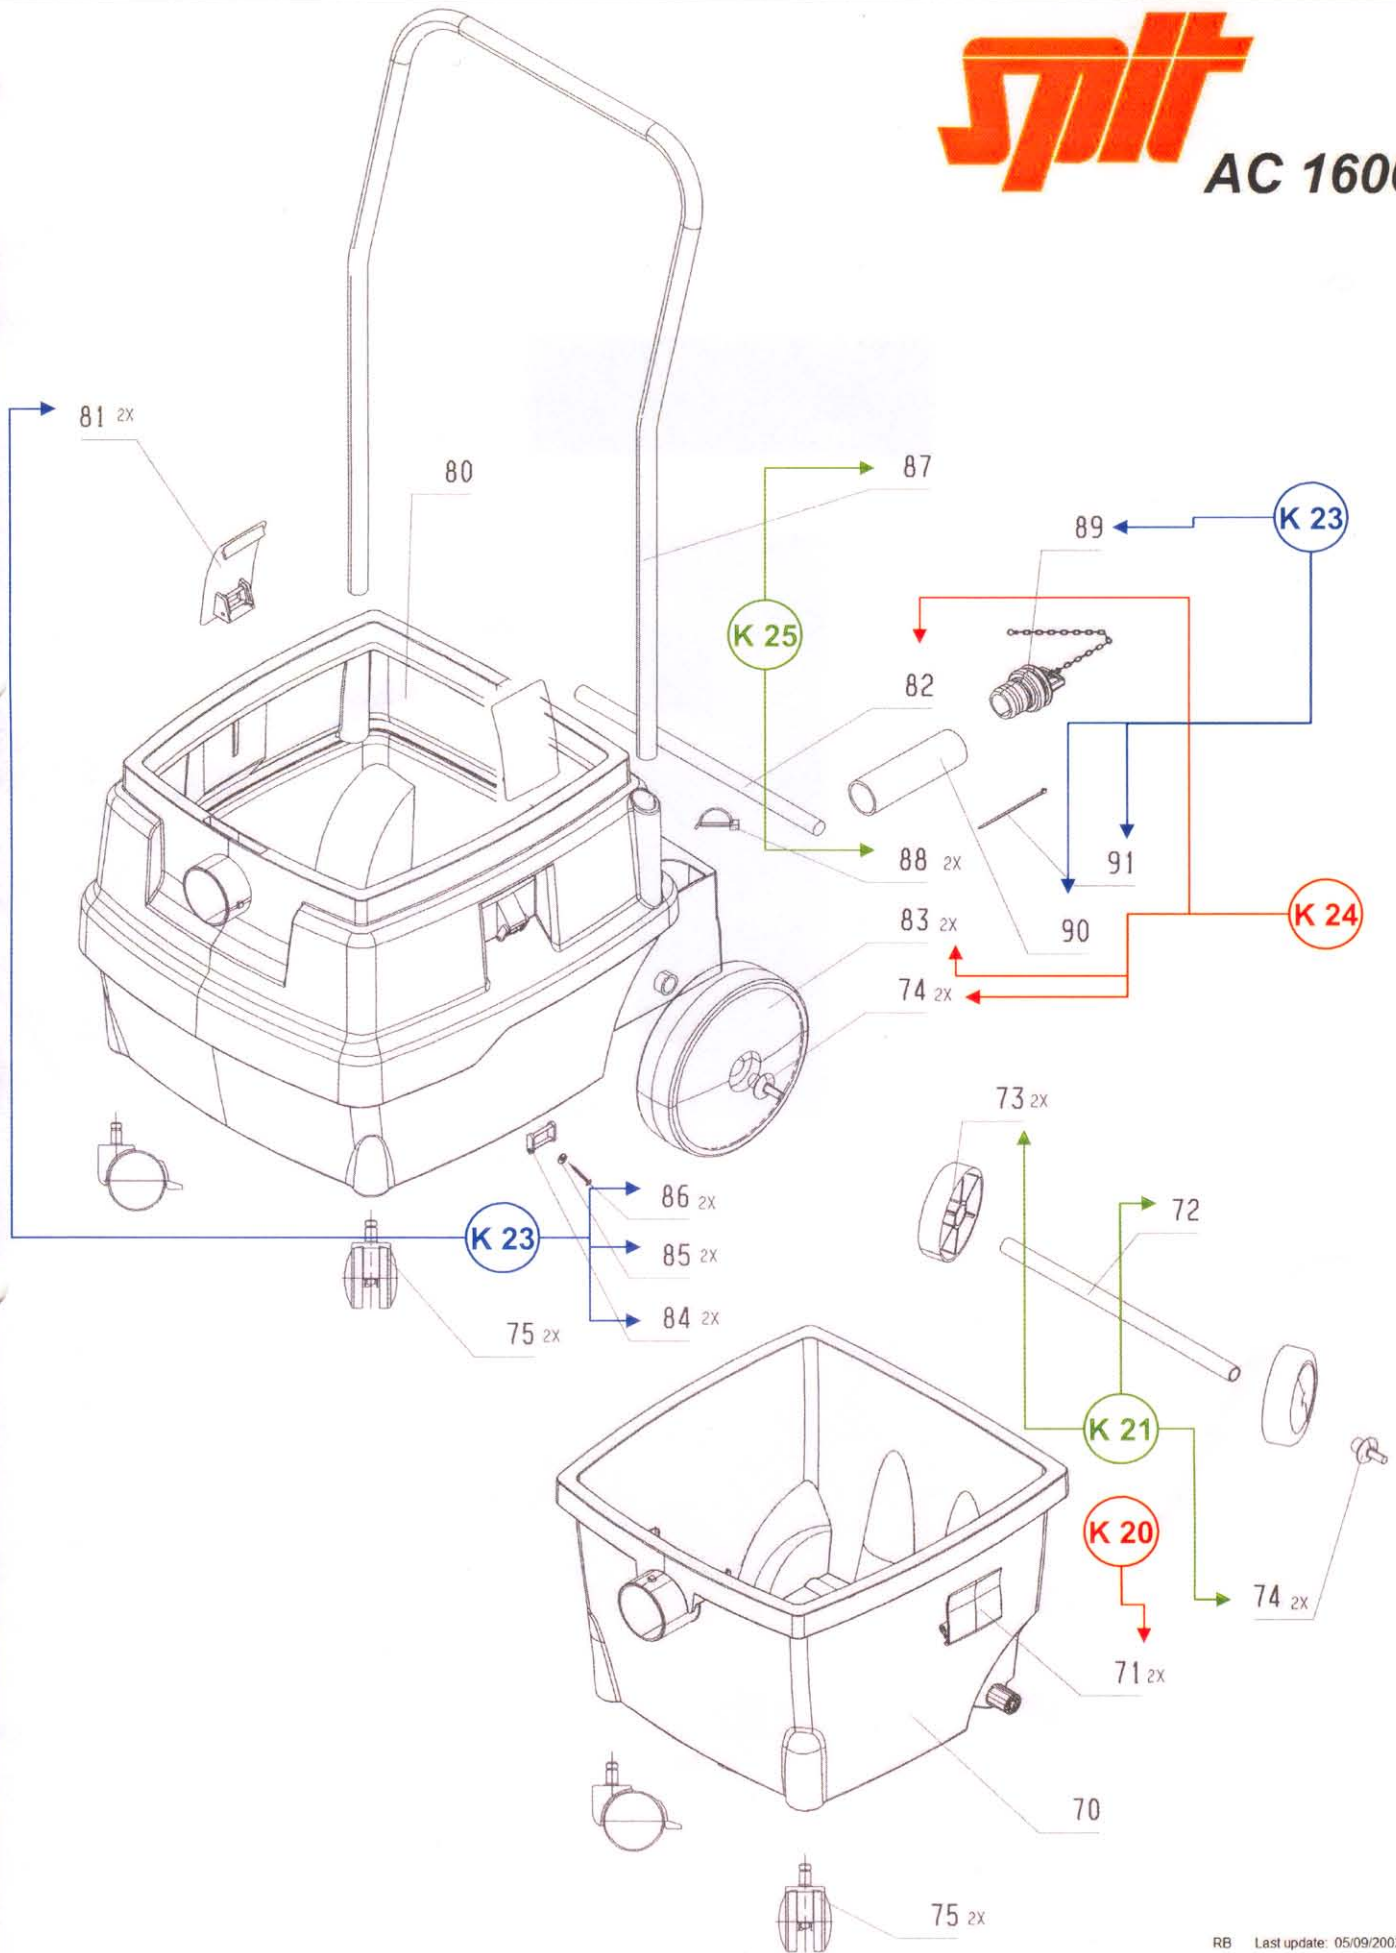

split

AC 1600

split AC 1600

split

AC 1600

split AC 1600