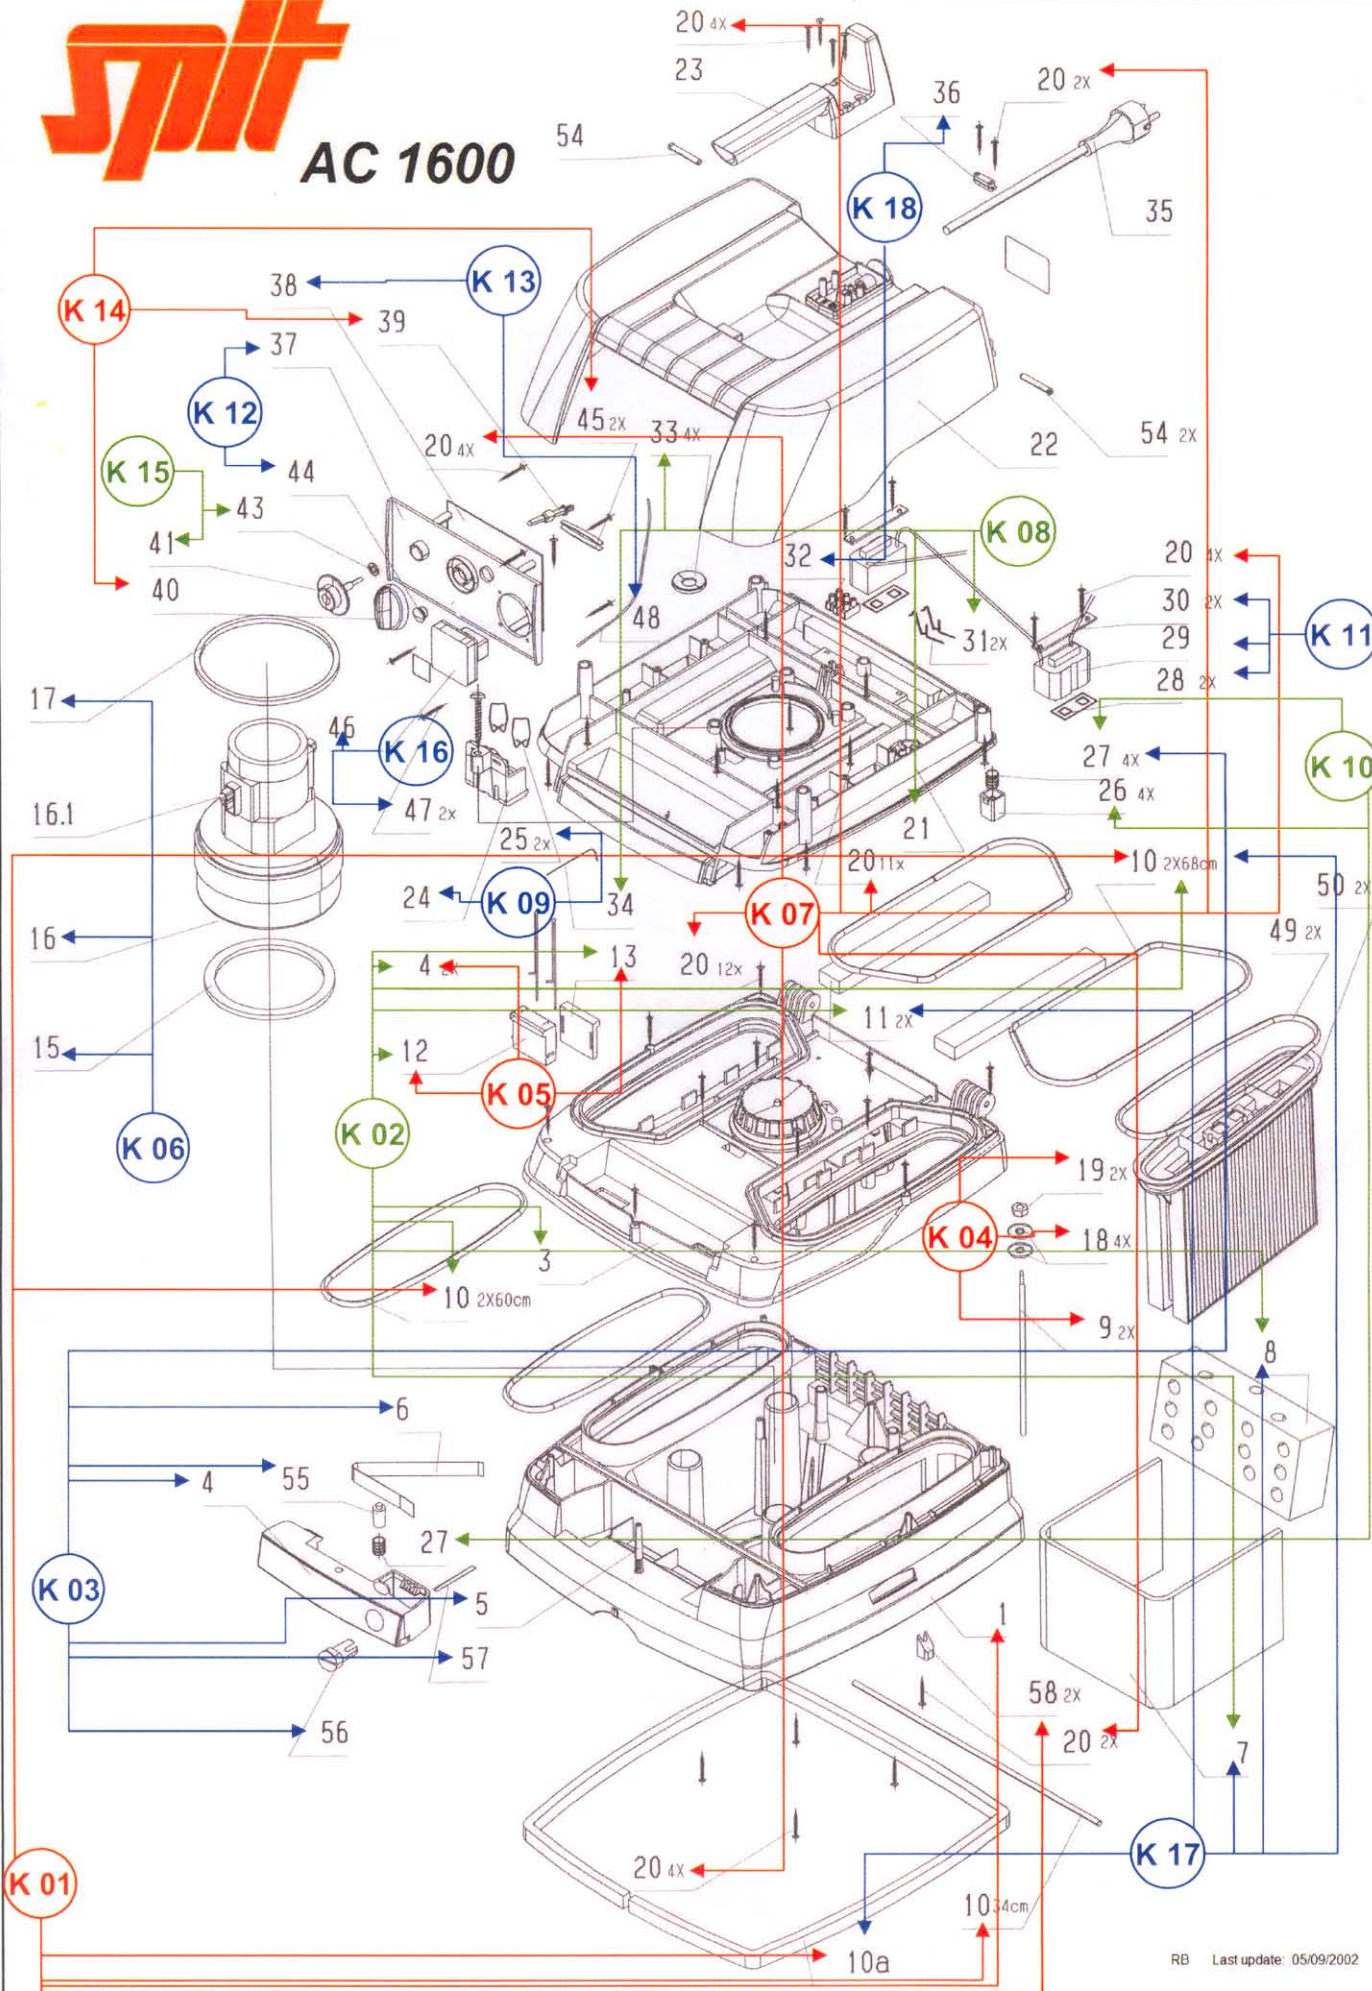

split

AC 1600

split AC 1600

split

AC 1600

split AC 1600