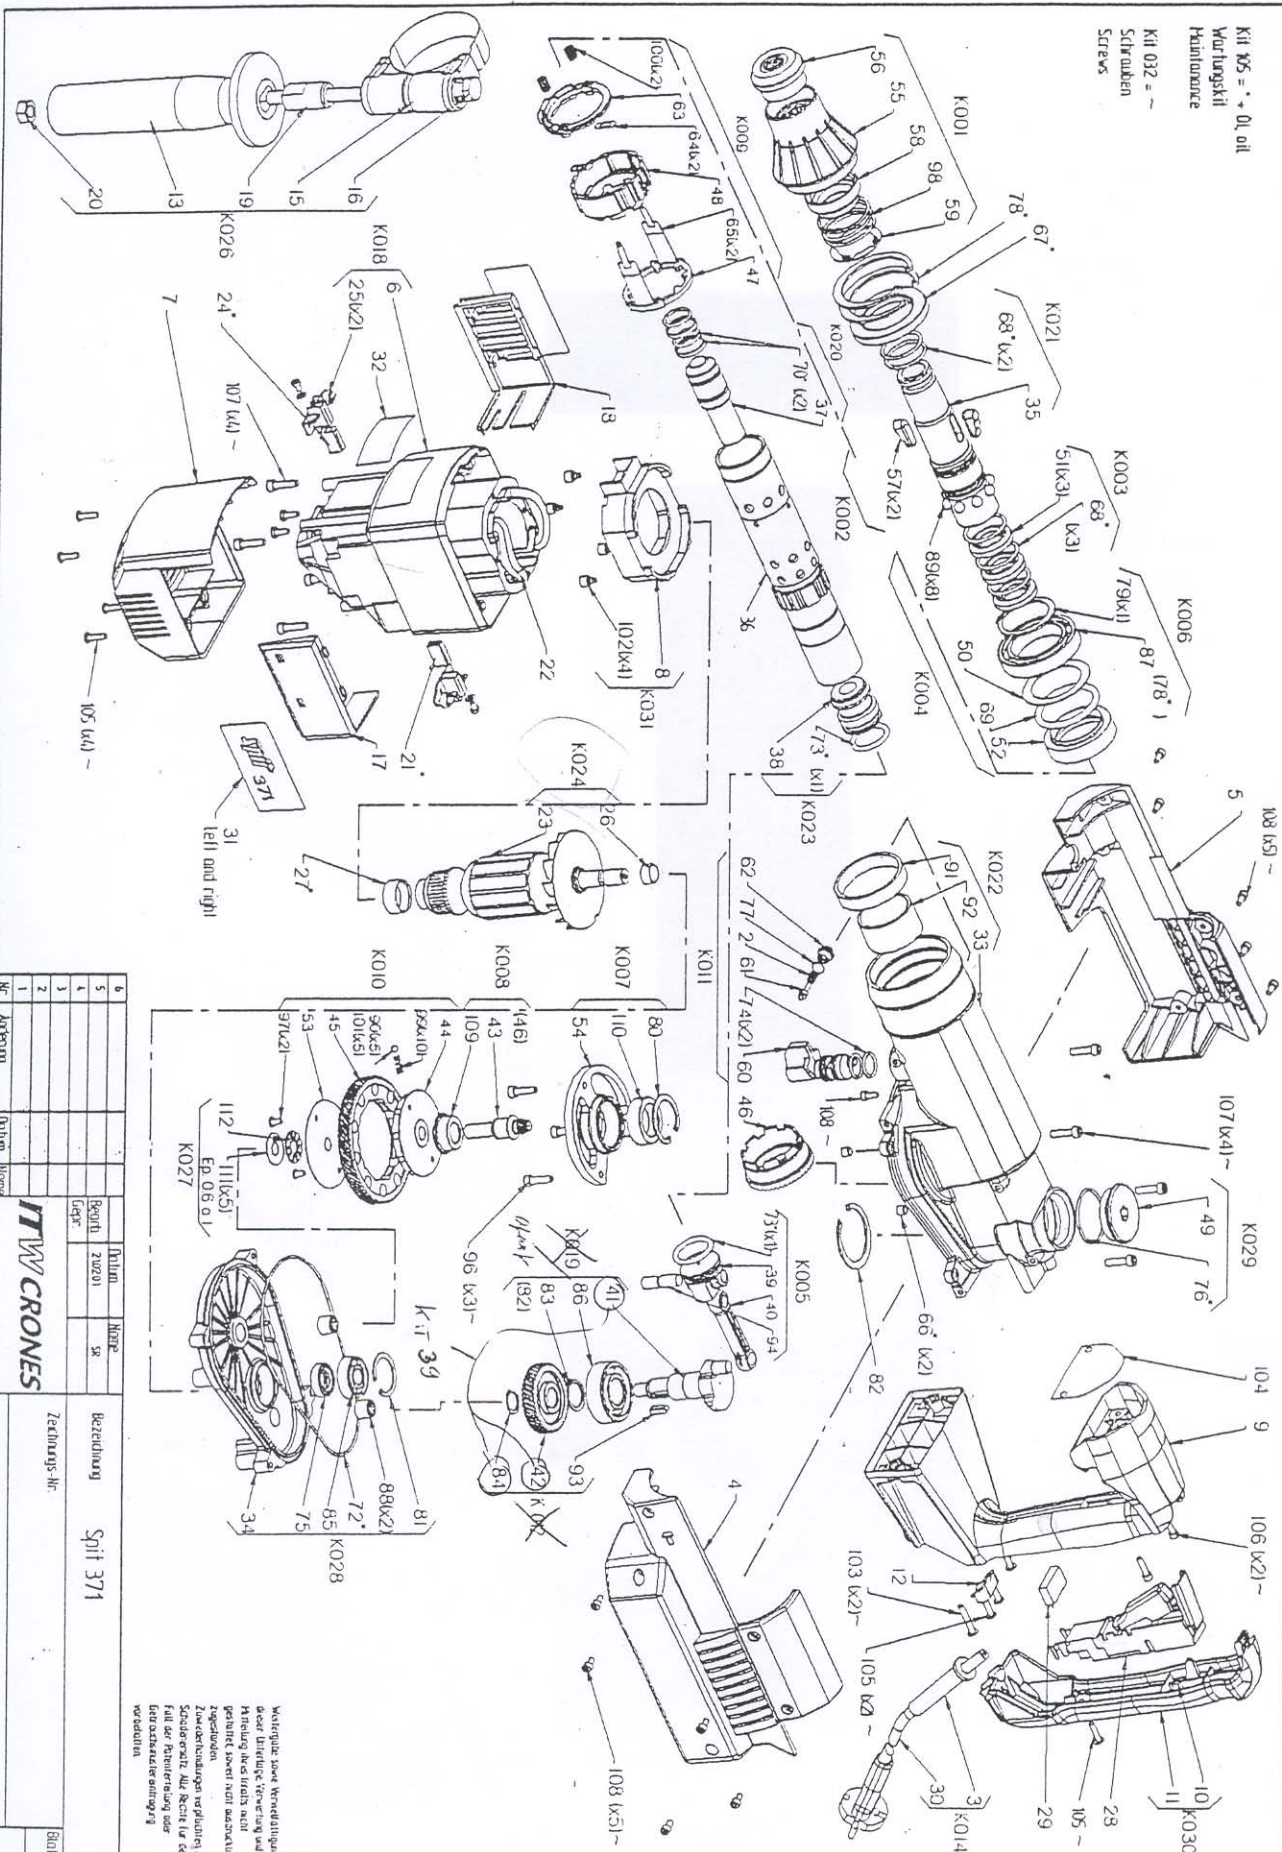

Kil 005 = + Öl, oil
Vår lugskil
Hjulturnance
Kil 032 = ~
Schrauben
Screws