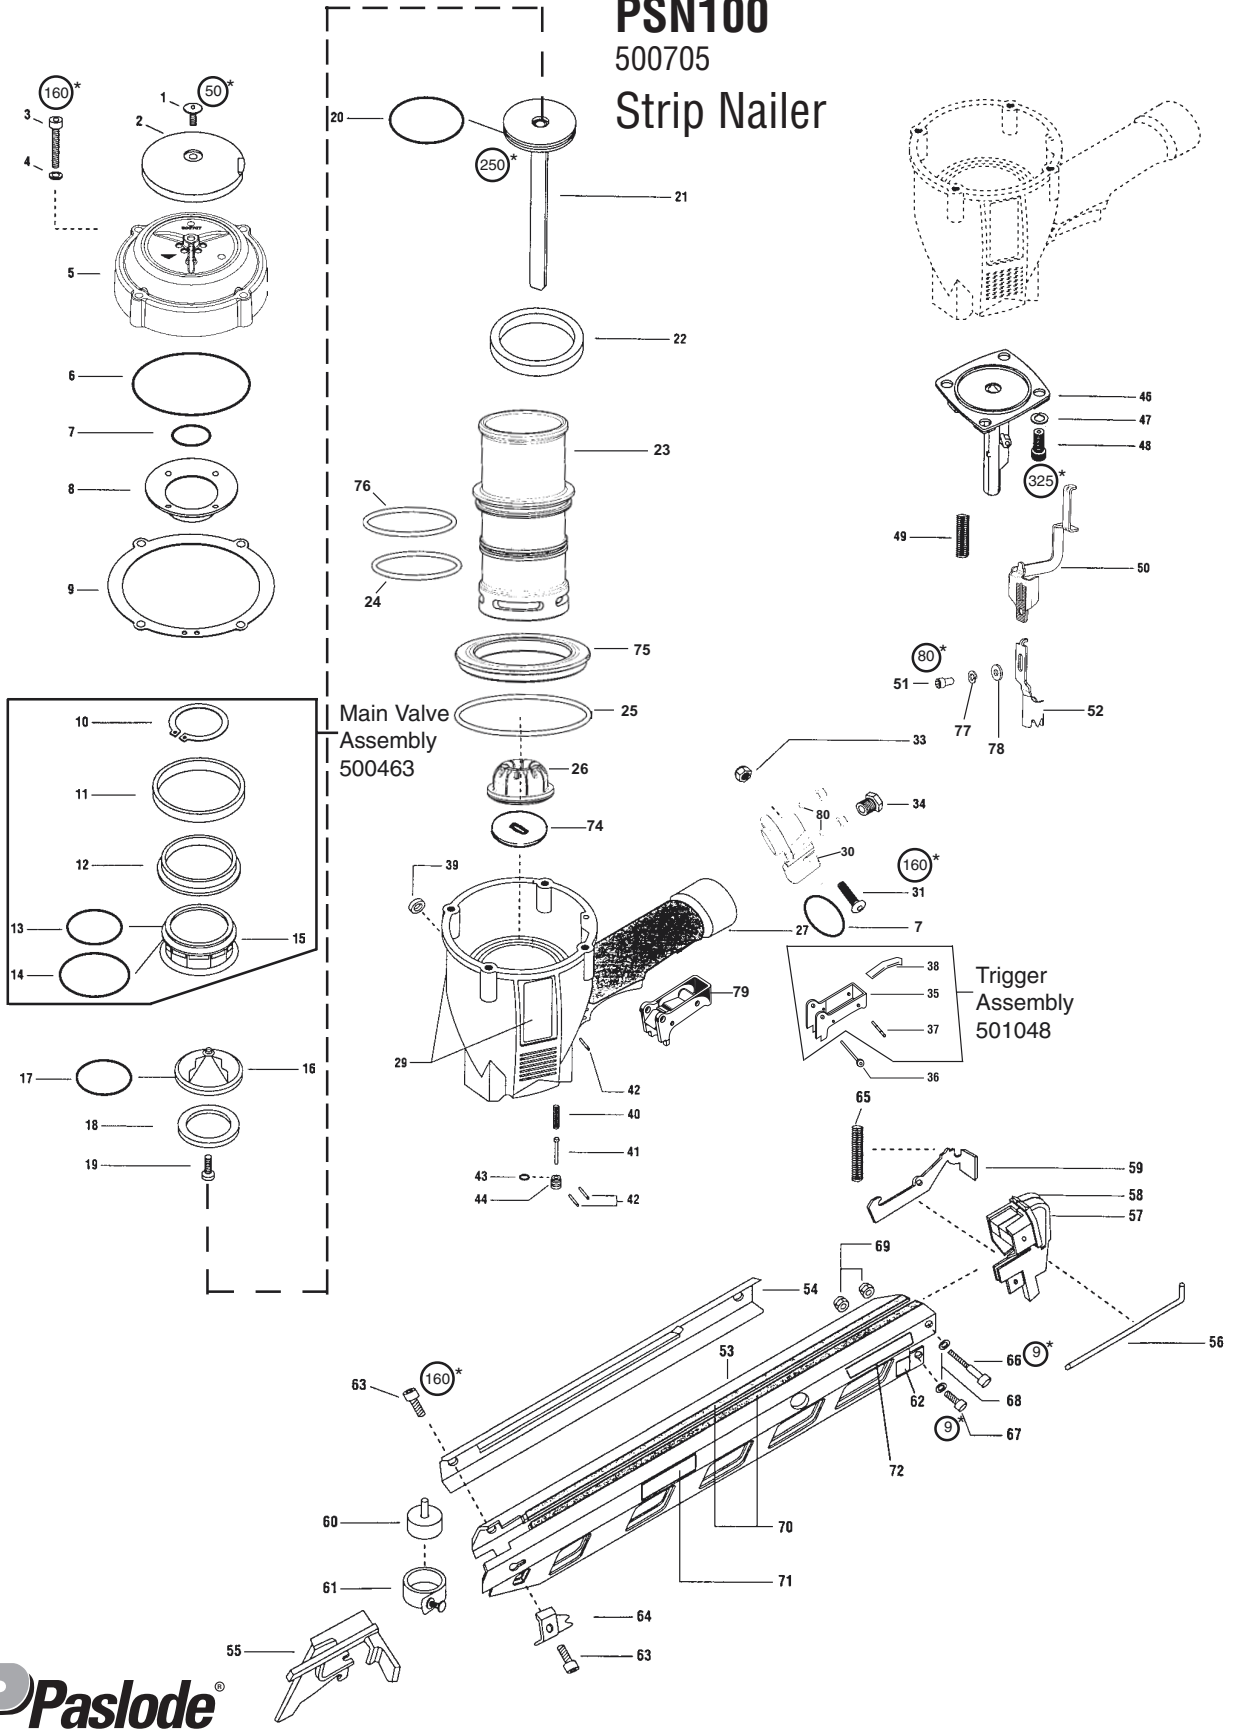

PSN100 500705 Strip Nailer

PSN100
500705
Strip Nailer

Ref. No.	Part No.	Qty	Description	Ref. No.	Part No.	Qty	Description
1	501043	1	T.H.S.C.S. 1/4 -20 x 1/2"	40	097748	1	Spring, Valve Pin
2	501016	1	Air Deflector	41	097746	1	Valve Pin
3	091873	4	S.H.C.S. 1/4-20 x 2"	42	071297	3	Roll Pin 1/8 x 1-1/8"
4	092757	4	Flatwasher 1/4"	43	092174	1	O-Ring, Valve Body
5	500707	1	Cap	44	401958	1	Valve Body
6	500461	1	O-Ring	46	500712	1	Nose 30°
7	092042	2	O-Ring	47	095417	4	Lockwasher 5/16
8	500407	1	Spring, Main Valve	48	009016	4	S.H.C.S. 5/16-18 x 1"
9	501001	1	Gasket, Cap	49	501006	1	Spring, W.C.E.
10	406041	1	Retaining Ring	50	501363	1	Upper W.C.E.
11	500455	1	Upper Valve Piston	51	091618	1	S.H.C.S. 1/4-20 x 1/2"
12	401946	1	Seal, Main Valve	52	500713	1	Lower W.C.E.
13	091208	1	O-Ring	53	501491	1	Magazine with Wear Strips
14	401950	1	O-Ring	54	500717	1	Nail Cover
15	500456	1	Lower Valve Piston	55	500531	1	Follower
16	500454	1	Post	56	501044	1	3/16 Hex Key, Long Arm
17	095432	1	O-Ring	57	501024	1	End Cap, Magazine-LF
18	500453	1	Bumper, Post	58	501025	1	End Cap, Magazine-RT
19	402906	1	B.H.S.C.S.10-32 x 5/8"	59	501027	1	Latch
20	092971	1	O-Ring, Piston	60	501046	1	Drum Pin Assembly
21	500709	1	Piston Assembly	61	500513	1	Negator Assembly
22	402011	1	Seal Sleeve	62	500839	1	Nameplate
23	500710	1	Sleeve	63	404904	2	Screw 1/4-28 x 5/8"
24	092235	1	O-Ring, Sleeve	64	500509	1	Front Bracket
25	501002	1	O-Ring	65	501028	1	Spring, Latch
26	500866	1	Bumper	66	501026	1	S.H.C.S. 8-32 x 2"
27	501286	1	Housing	67	066840	1	S.H.C.S. 8-32 x 3/4"
29	501333	1	Label, Housing-Leftside	68	404414	2	Flatwasher #8
	501334	1	Label, Housing-Rightside	69	404325	2	Stop Nut
30	501219	1	End Cap, Housing	70	500520	2	Wear Strip
31	500516	1	B.H.S.C.S. - Special	71	500458	1	Warning Label
32	404274	1	Flatwasher	72	500838	2	Logo Label
33	500525	1	Locknut, 5/16-24	74	500729	1	Blade Seal
34	091622	1	Reducing Pipe Bushing	75	500779	1	Flange, Sleeve
35	501010	1	Trigger	76	500249	1	O-Ring, Sleeve
36	402669	1	Pin, Trigger	77	002187	1	Lock Washer
37	501009	1	Spirol Pin	78	404800	1	Flat Washer
38	501008	1	Lever, Bottom Trip	79	501039	1	Sequential Trigger
39	402668	1	Retaining Ring	80	501299	2	S.H.C.S. 1/4-20 x 1"